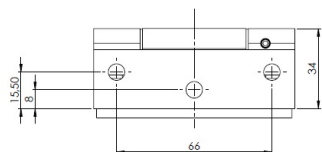

PRODUCT SHEET

Description:

Glass Door Hinge "Riga", Wall/Glass, SS-Look, 6-10mm Glass, Without Cover Plates, Cover Plates To Be Ordered Separately., Load Capacity 36kg pr. pair

Item number:

15.30.008-0

Units	Box	Carton	HS Code	Barcode
Pcs.	1	20	8302100090	
				5704866513258