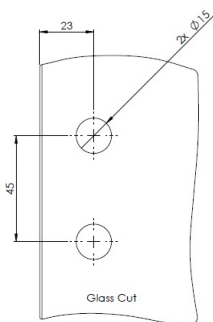

PRODUCT SHEET

Description:

Glass Door Hinge "Riga", Wall/Glass, SS-Look, 6-10mm Glass, Without Cover Plates, Cover Plates To Be Ordered Separately., Load Capacity 36kg pr. pair

Item number:

15.30.008-0

Units	Box	Carton	HS Code	Barcode
Pcs.	1	20	8302100090	
				5704866513258