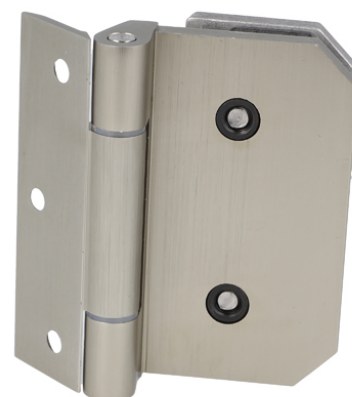

PRODUCT SHEET

Description:

Glass Door Hinge "Riga", Wall/Glass, SS-Look, 6-10mm Glass, Without Cover Plates, Cover Plates To Be Ordered Separately., Load Capacity 36kg pr. pair

Item number:

15.30.008-0

Units	Box	Carton	HS Code	Barcode
Pcs.	1	20	8302100090	
				5704866513258