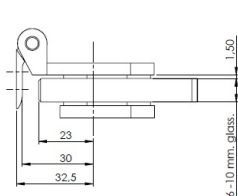

PRODUCT SHEET

Description:

Glass Door Hinge "Riga", Wall/Glass, SS-Look, 6-10mm Glass, Without Cover Plates, Cover Plates To Be Ordered Separately., Load Capacity 36kg pr. pair

Item number:

15.30.008-0

Units	Box	Carton	HS Code	Barcode
Pcs.	1	20	8302100090	
				5704866513258