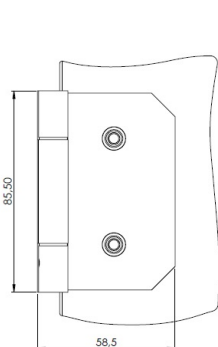

PRODUCT SHEET

Description:

Glass Door Hinge "Riga", Wall/Glass, SS-Look, 6-10mm Glass, Without Cover Plates, Cover Plates To Be Ordered Separately., Load Capacity 36kg pr. pair

Item number:

15.30.008-0

Units	Box	Carton	HS Code	Barcode
Pcs.	1	20	8302100090	
				5704866513258